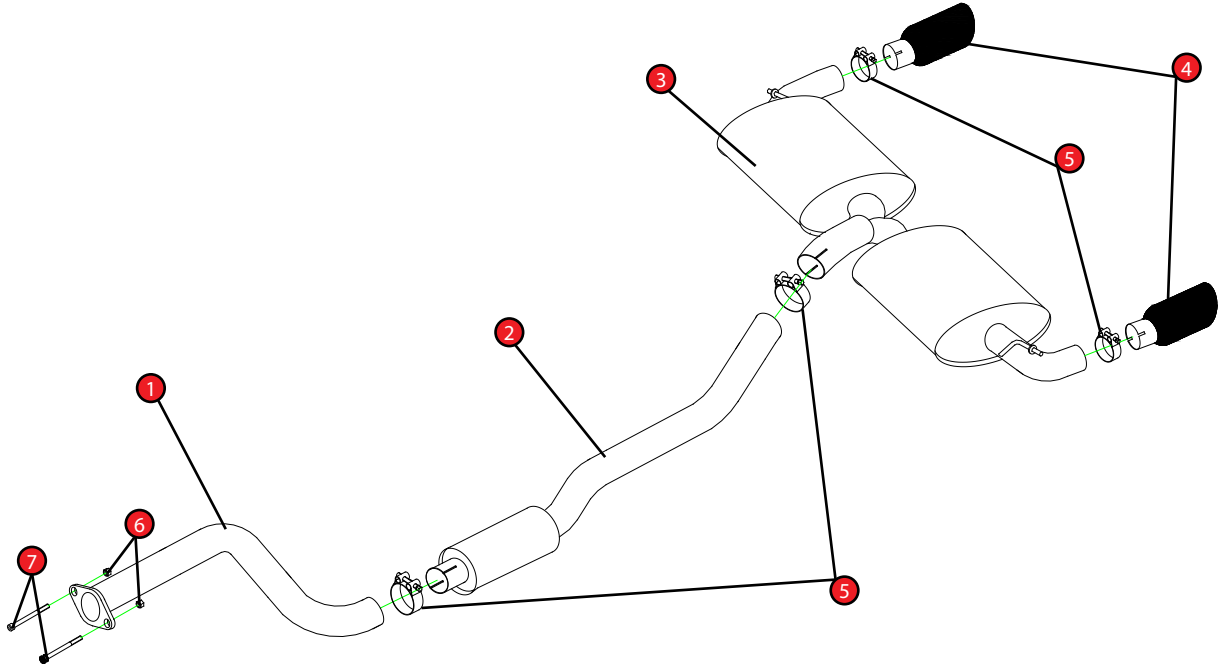

Case 10

CAR	Focus ST 2.5Turbo 225PS	PART NO.	SFD069C
YEAR	06-11	FIT KITS	129 FK
NOTES	Where not supplied use original fittings	FEATURES	Pipe diameter:- 63.5mm/2.5"

NO.	PART NO.	DESCRIPTION	QTY
1	1230FD	Front Pipe	1
2	1231FD	Resonated Centre Section	1
3	1233FD	Rear Silencers	1
4	Z023.10055	Black Ceramic Trim	2
Fit Kit			
5	Z016.10064	65mm H/D Clamp	4
6	Z017.11017	M10 Nut	2
7	Z017.10096	M10 x 40mm Cap-head Screw	2

E-MARK	N/A
DATE	23/12/15
ISSUE	02
AUTHORISED	M.YDLIBI

NOTE: ENSURE SCORPION SYSTEM IS CLEAR OF MOVING PARTS AND ALL ORIGINAL FUNCTIONS WORK CORRECTLY.

Checked By _____